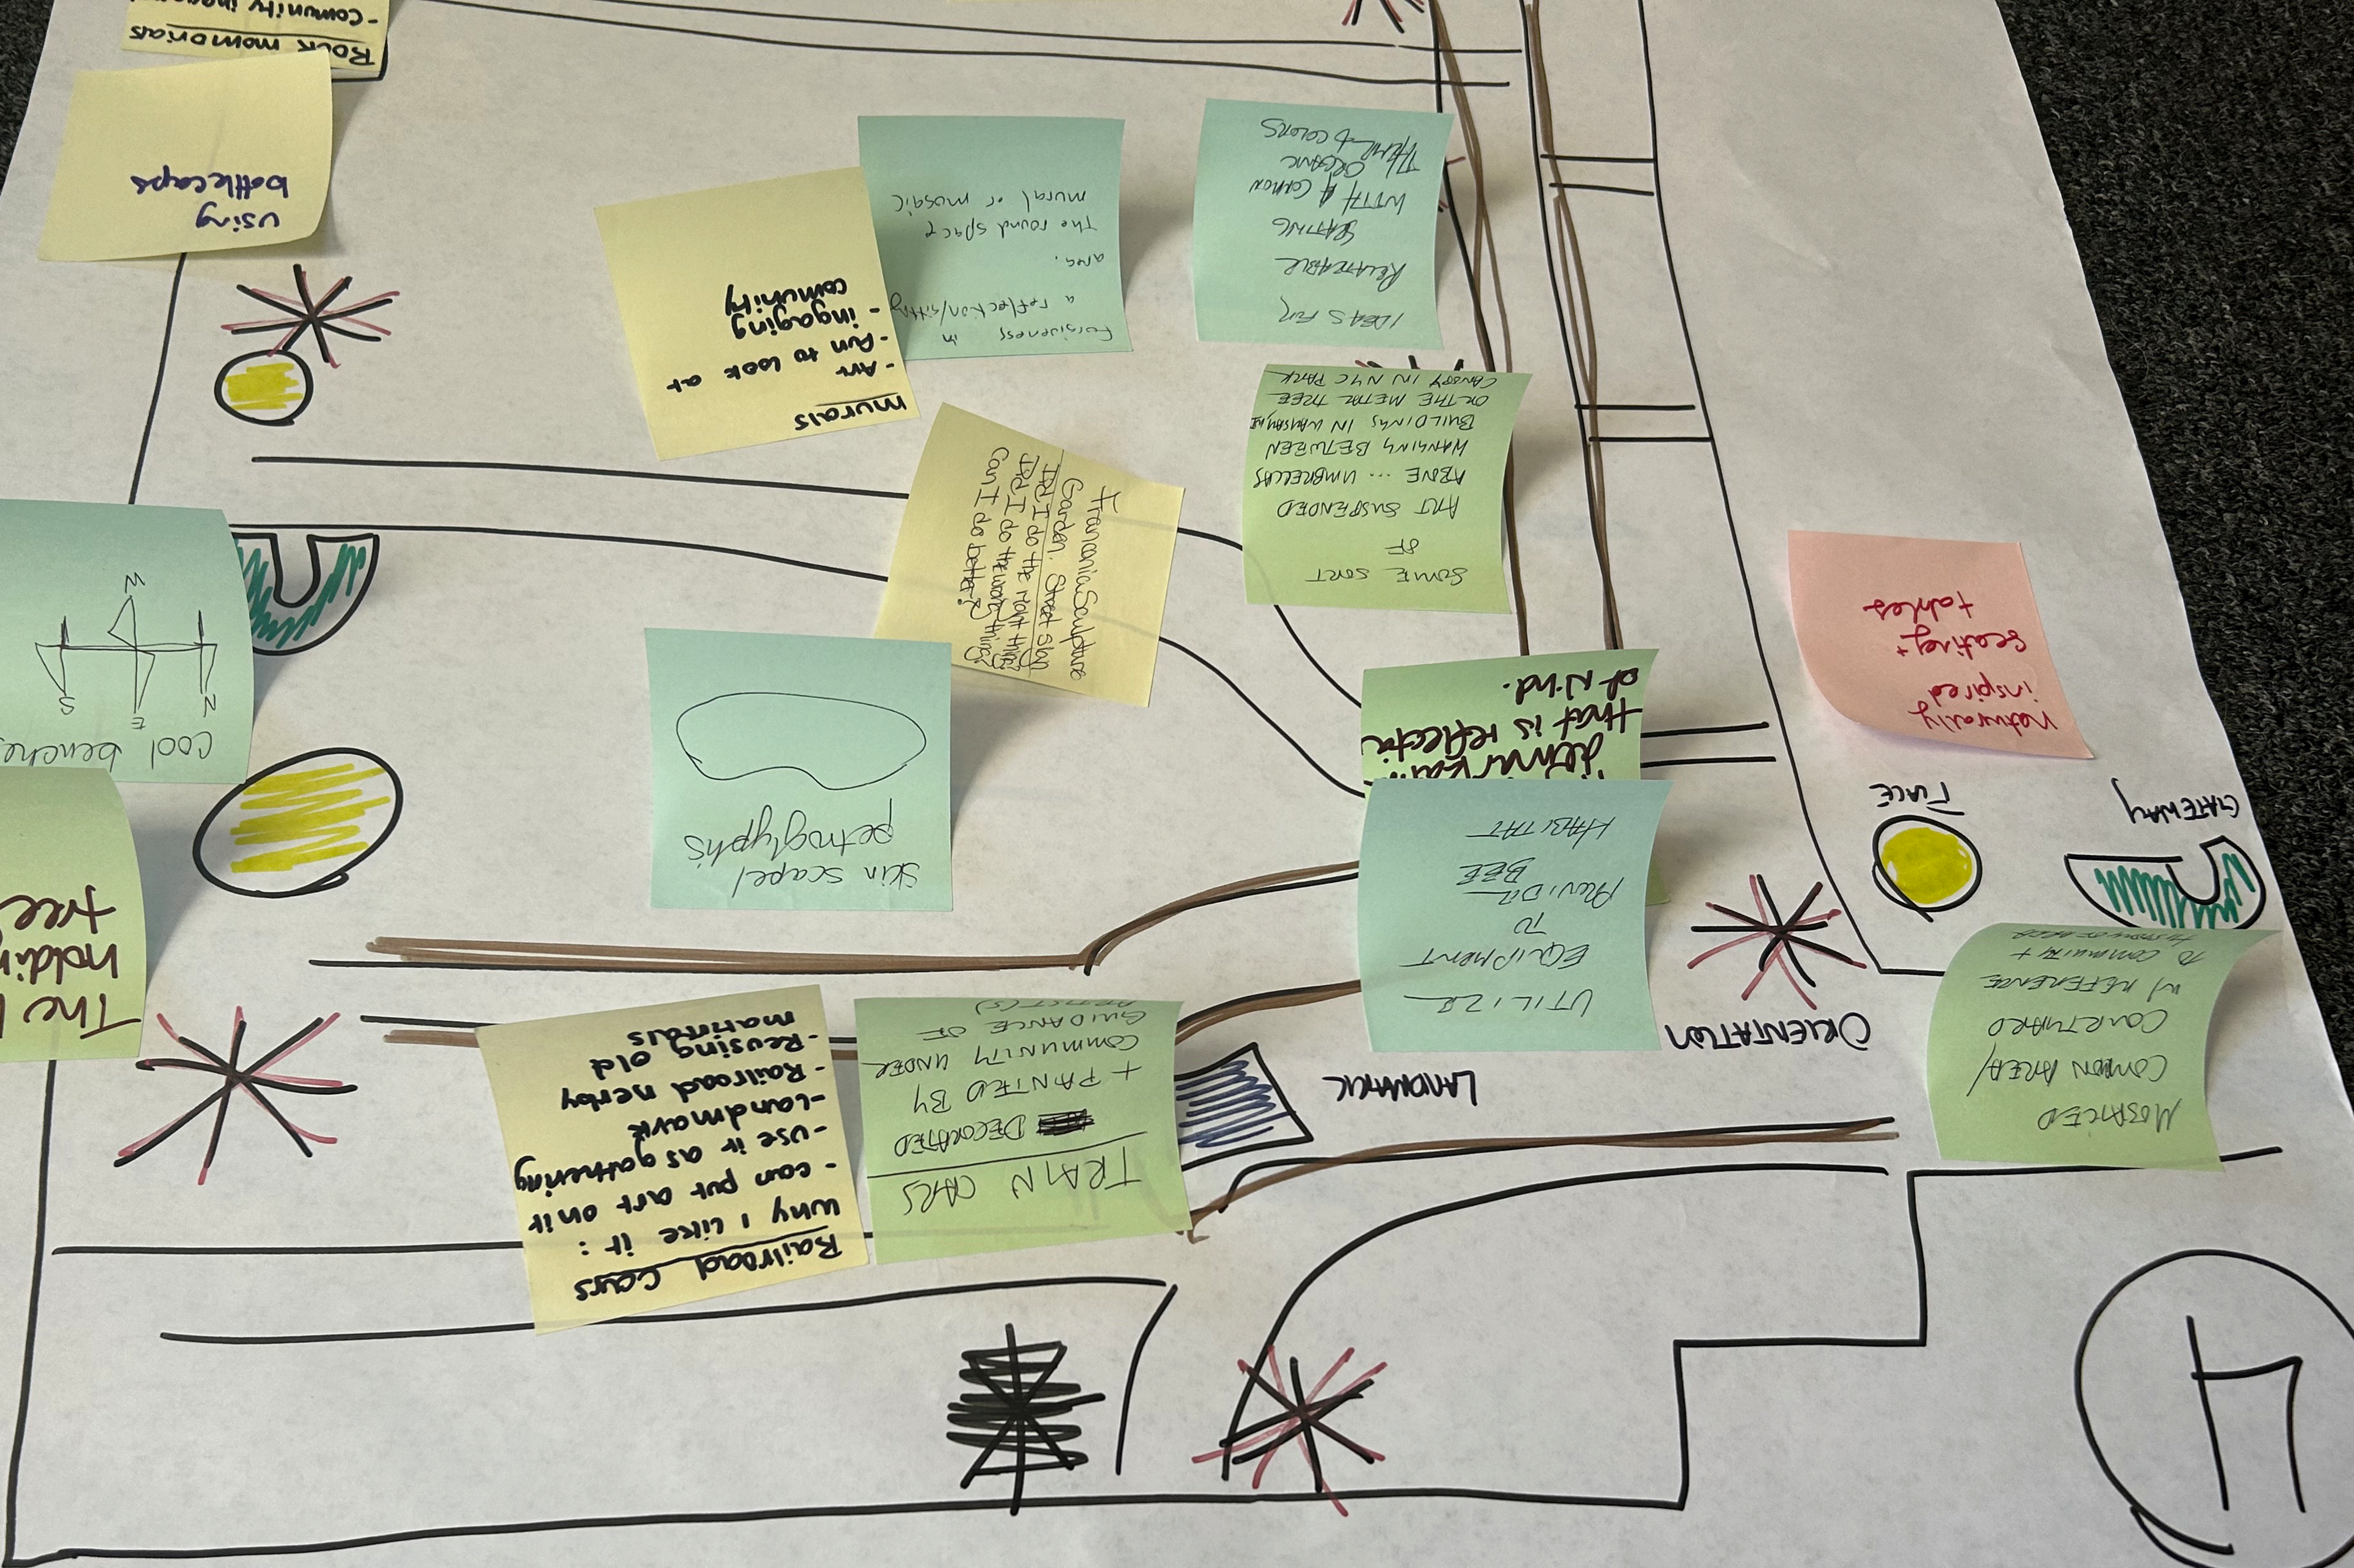

ROCK MEMORIAS

using
bottlecaps

MURALS
- Art to look at
- ingaging - community

FORGIVENESS IN
A REFLECTION/ART
-INGAGING - community
- Art to look at

RELEASABLE
STAINING
WITH A CANON
THINK OF COLORS

SOME SORT OF
ART SUSPENDED
HAVE ... UMBRELLAS
MANNING BETWEEN
BUILDINGS IN WASHINGTON
ON THE METRO TREE
CARRY IN NYC PARK

FRANCONIA SCULPTURE
GARDEN. STREET SIGN
DID I DO THE RIGHT THING?
DID I DO THE WORST THING?
CAN I DO BETTER?